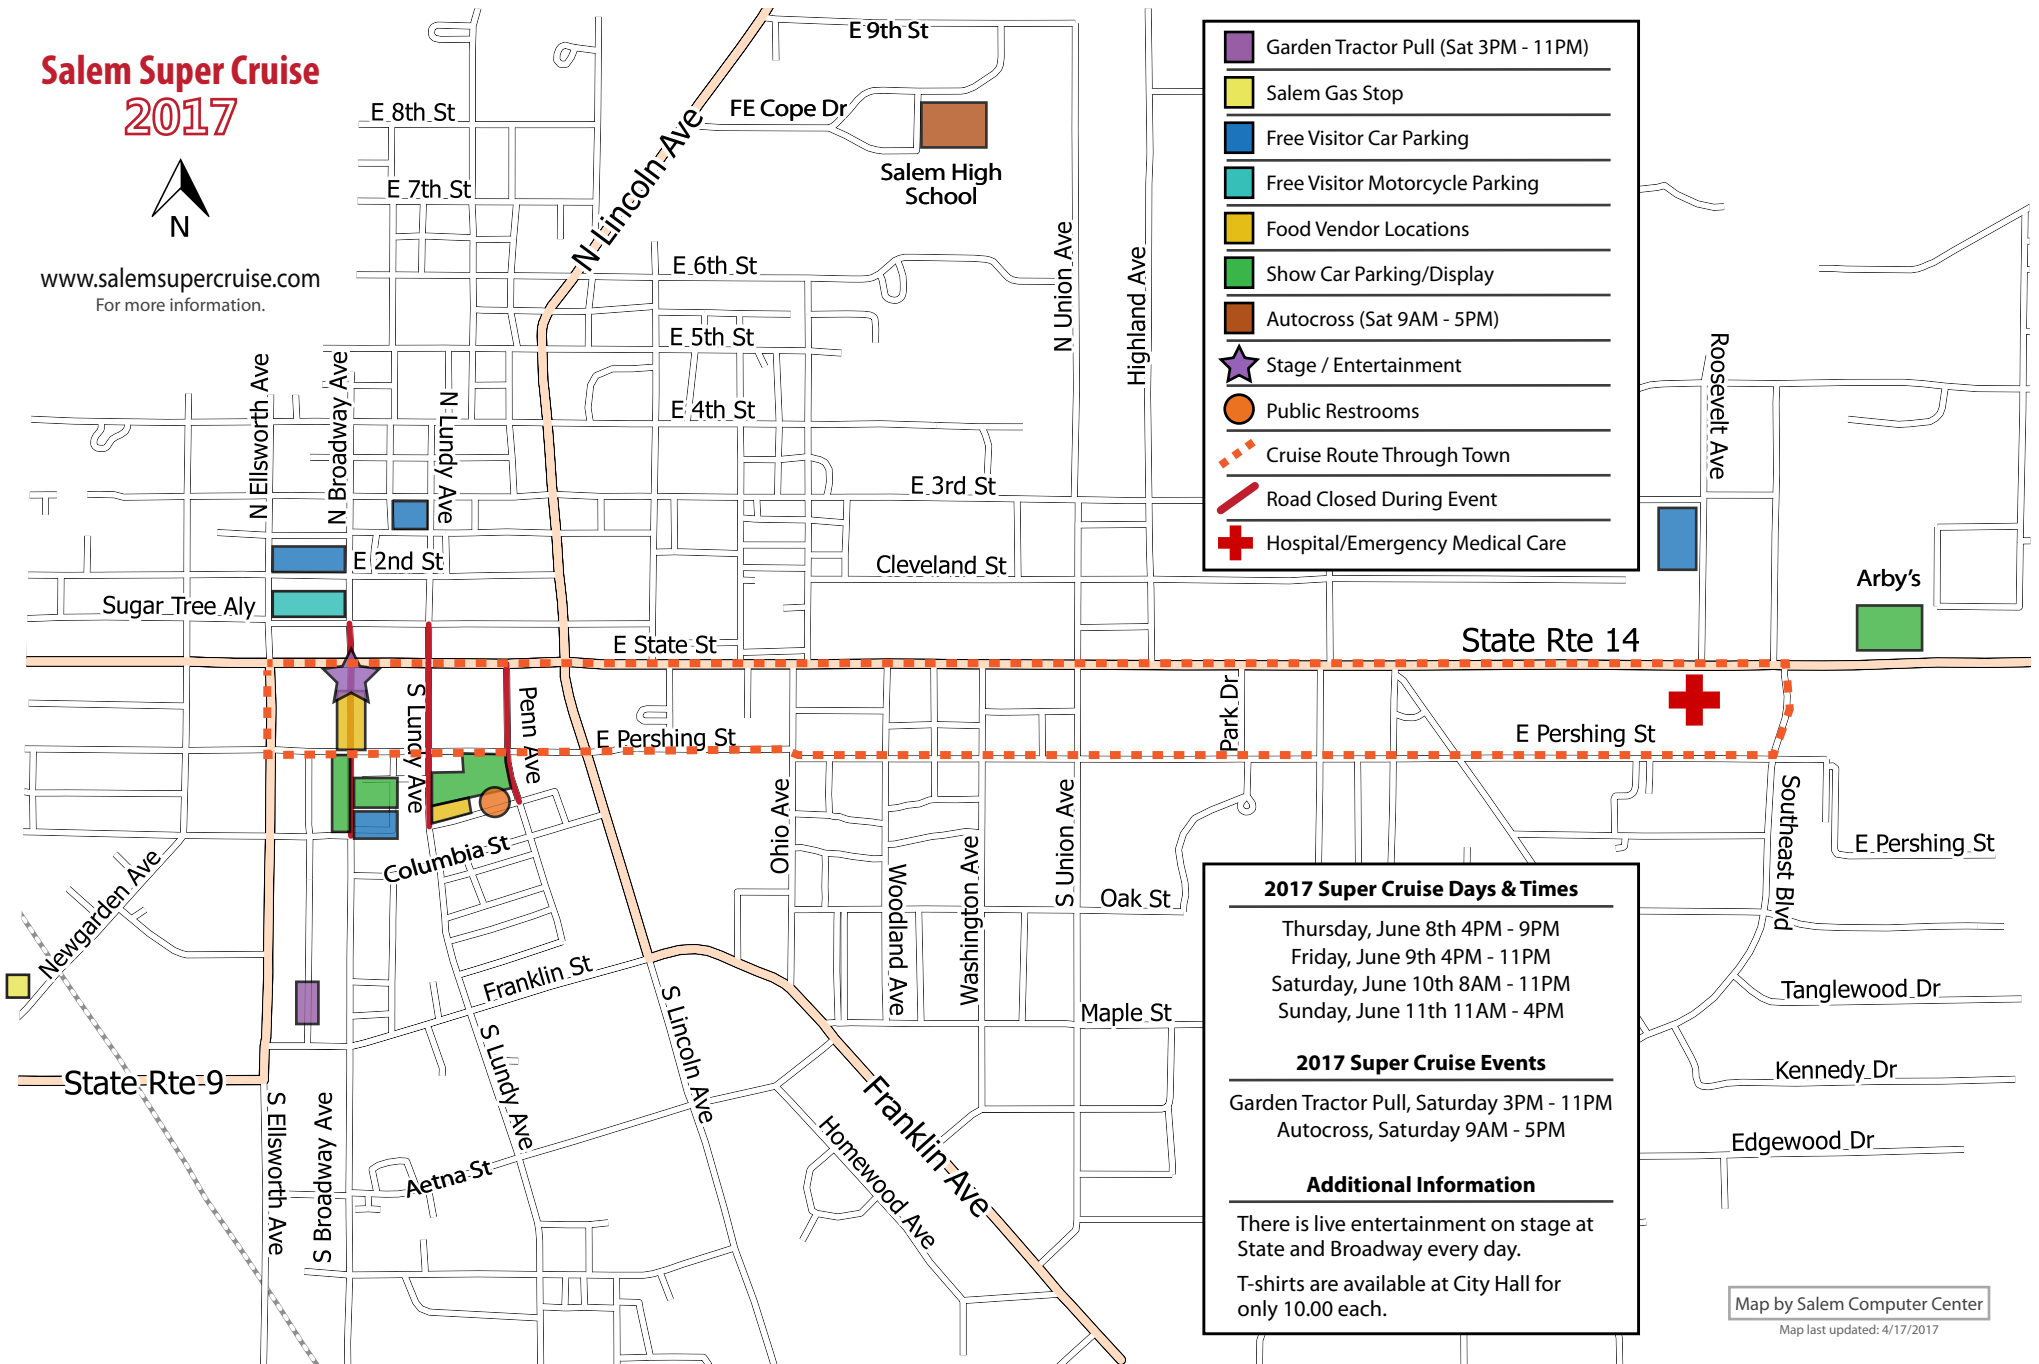

# Salem Super Cruise 2017

www.salemsupercruise.com  
For more information.

-  Garden Tractor Pull (Sat 3PM - 11PM)
-  Salem Gas Stop
-  Free Visitor Car Parking
-  Free Visitor Motorcycle Parking
-  Food Vendor Locations
-  Show Car Parking/Display
-  Autocross (Sat 9AM - 5PM)
-  Stage / Entertainment
-  Public Restrooms
-  Cruise Route Through Town
-  Road Closed During Event
-  Hospital/Emergency Medical Care

**2017 Super Cruise Days & Times**

Thursday, June 8th 4PM - 9PM  
 Friday, June 9th 4PM - 11PM  
 Saturday, June 10th 8AM - 11PM  
 Sunday, June 11th 11AM - 4PM

---

**2017 Super Cruise Events**

Garden Tractor Pull, Saturday 3PM - 11PM  
 Autocross, Saturday 9AM - 5PM

---

**Additional Information**

There is live entertainment on stage at State and Broadway every day.  
 T-shirts are available at City Hall for only 10.00 each.

Map by Salem Computer Center  
 Map last updated: 4/17/2017